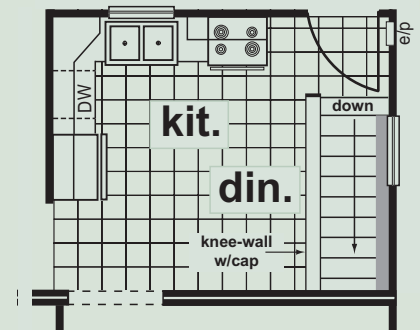

The Kent

The Kent's key amenity is convenience in its functional floor plan. The exterior of the home is further enhanced by a front porch option.

- 1,008 square feet
- Dimensional area 42-0 x 24-0
- Three bedrooms, one-and-a-half baths
- Alternate master bath with shower

THESE ARE ARTIST RENDERINGS FOR SALES PURPOSES ONLY.
REFER TO WORKING DRAWINGS FOR ACTUAL DIMENSIONS.

The
Village
Collection

The Village Collection

The KENT

Alternate Plans

Alt. #1
Shower Bath

Opt.
Basement Plan