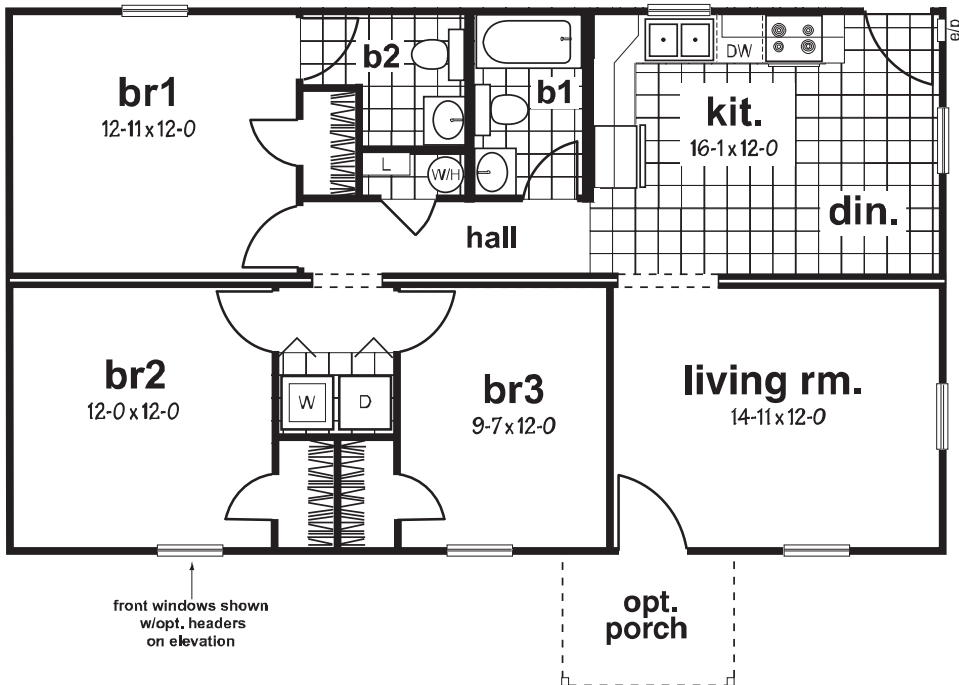

The Kent

The Kent's key amenity is convenience in its functional floor plan. The exterior of the home is further enhanced by a front porch option.

- 1,008 square feet
- Dimensional area 42-0 x 24-0
- Three bedrooms, one-and-a-half baths
- Alternate master bath with shower

THESE ARE ARTIST RENDERINGS FOR SALES PURPOSES ONLY.
REFER TO WORKING DRAWINGS FOR ACTUAL DIMENSIONS.

The
Village
Collection

The Village Collection

The KENT

Alternate Plans

Alt. #1
Shower Bath

Opt.
Basement Plan