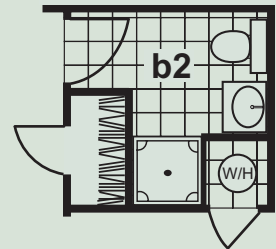

The Kent

The Kent's key amenity is convenience in its functional floor plan. The exterior of the home is further enhanced by a front porch option.

- 1,008 square feet
- Dimensional area 42-0 x 24-0
- Three bedrooms, one-and-a-half baths
- Alternate master bath with shower

THESE ARE ARTIST RENDERINGS FOR SALES PURPOSES ONLY.
REFER TO WORKING DRAWINGS FOR ACTUAL DIMENSIONS.

The
Village
Collection

The Village Collection

The KENT

Alternate Plans

Alt. #1
Shower Bath

Opt.
Basement Plan