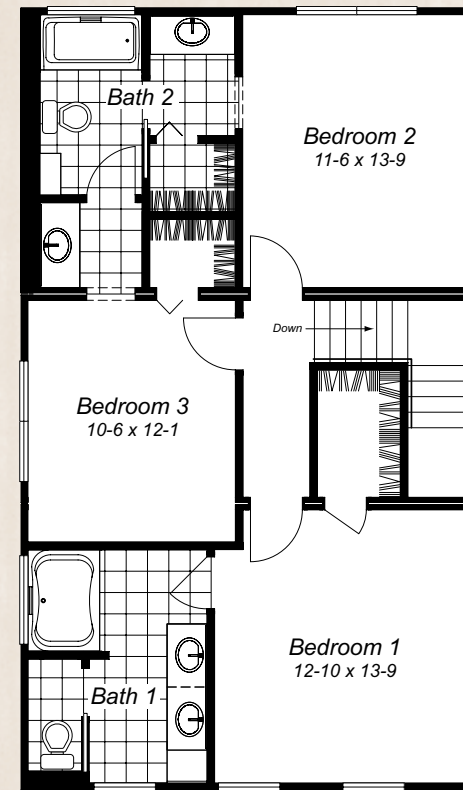

THESE ARE ARTIST RENDERINGS FOR SALES PURPOSES ONLY.
REFER TO WORKING DRAWINGS FOR ACTUAL DIMENSIONS.

© 2007 Nationwide Custom Homes 01/07

The
Landmark Collection