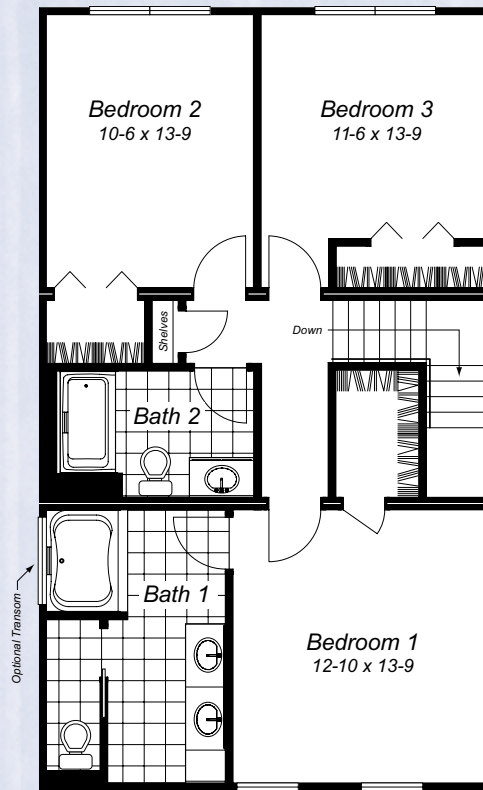

THESE ARE ARTIST RENDERINGS FOR SALES PURPOSES ONLY.
REFER TO WORKING DRAWINGS FOR ACTUAL DIMENSIONS.

© 2007 Nationwide Custom Homes 01/07

The
Landmark Collection