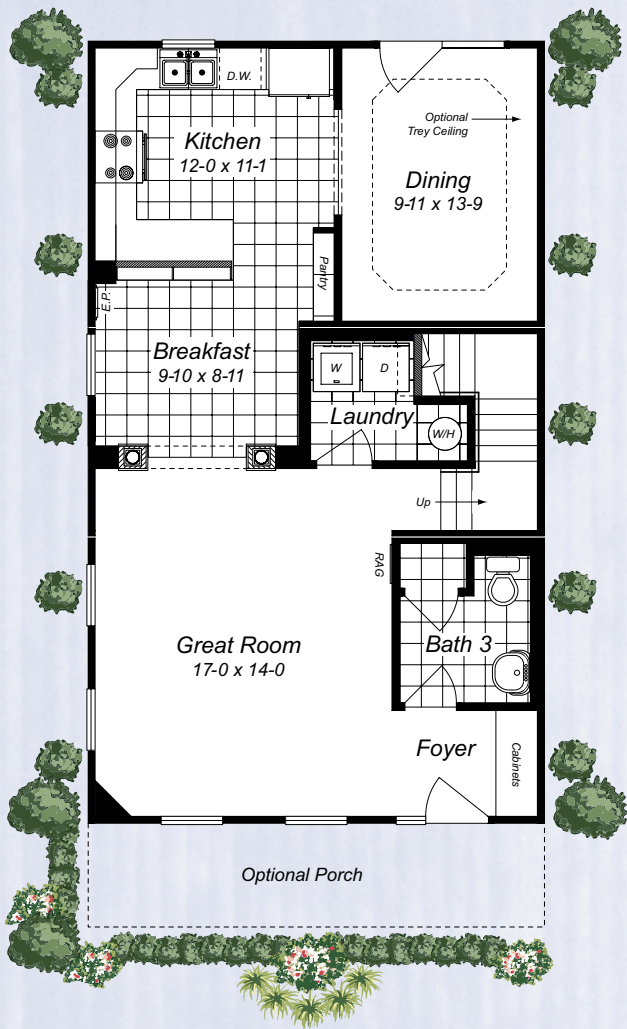

THESE ARE ARTIST RENDERINGS FOR SALES PURPOSES ONLY.
REFER TO WORKING DRAWINGS FOR ACTUAL DIMENSIONS.

© 2007 Nationwide Custom Homes 01/07

The
Landmark Collection