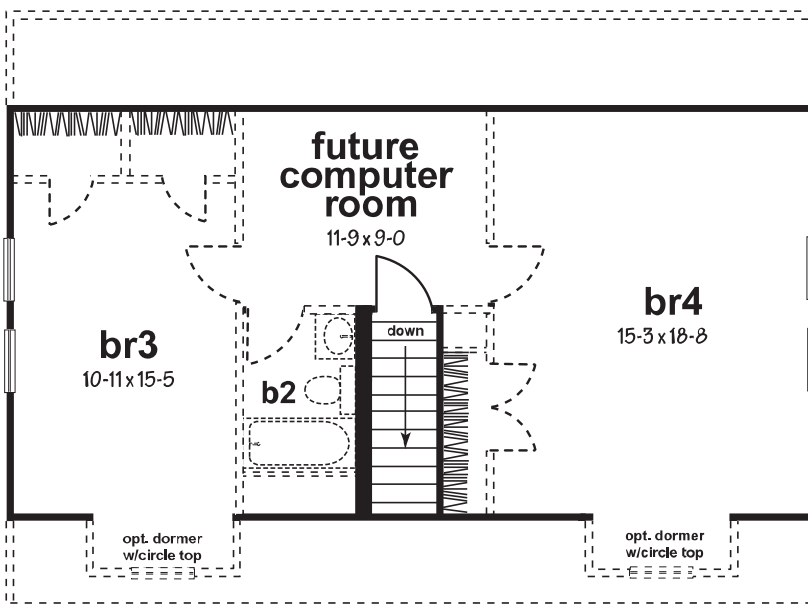

- 1,755 square feet
- 1,048 finished floor square feet
- Dimensional area 38-0 x 27-8
- Four bedrooms, two baths
- Alternate kitchen

THESE ARE ARTIST RENDERINGS FOR SALES PURPOSES ONLY.
REFER TO WORKING DRAWINGS FOR ACTUAL DIMENSIONS.

The
Village
Collection

The Village Collection

FIRST LEVEL

The HIGHLAND

SECOND LEVEL

Alternate Plans

Alt. #1
Kitchen

Opt.
Basement Plan