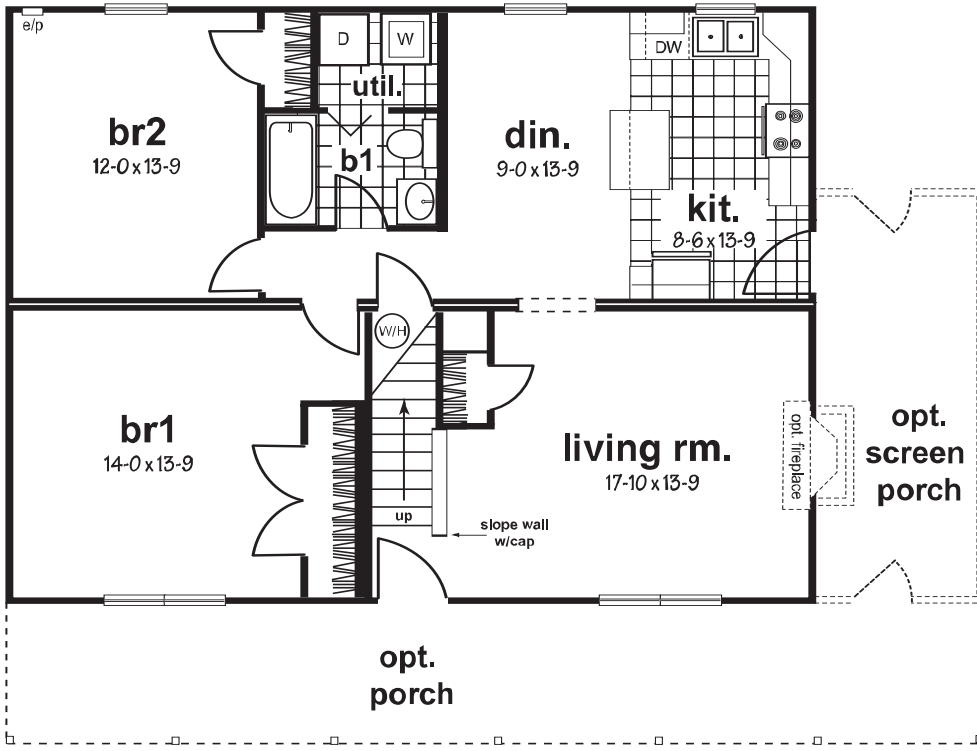

The Highland

The Highland combines all the creature comforts with the joys of simple living. Especially designed for viewing mountain vistas, the Highland floor plan lends itself to more secluded mountainous areas.

- 1,755 square feet
- 1,048 finished floor square feet
- Dimensional area 38-0 x 27-8
- Four bedrooms, two baths
- Alternate kitchen

THESE ARE ARTIST RENDERINGS FOR SALES PURPOSES ONLY.
REFER TO WORKING DRAWINGS FOR ACTUAL DIMENSIONS.

The
Village
Collection

The Village Collection

FIRST LEVEL

The HIGHLAND

SECOND LEVEL

Alternate Plans

Alt. #1
Kitchen

Opt.
Basement Plan