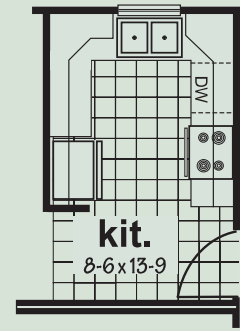

- 1,755 square feet
- 1,048 finished floor square feet
- Dimensional area 38-0 x 27-8
- Four bedrooms, two baths
- Alternate kitchen

THESE ARE ARTIST RENDERINGS FOR SALES PURPOSES ONLY.
REFER TO WORKING DRAWINGS FOR ACTUAL DIMENSIONS.

The
Village
Collection

The Village Collection

FIRST LEVEL

The HIGHLAND

SECOND LEVEL

Alternate Plans

Alt. #1
Kitchen

Opt.
Basement Plan