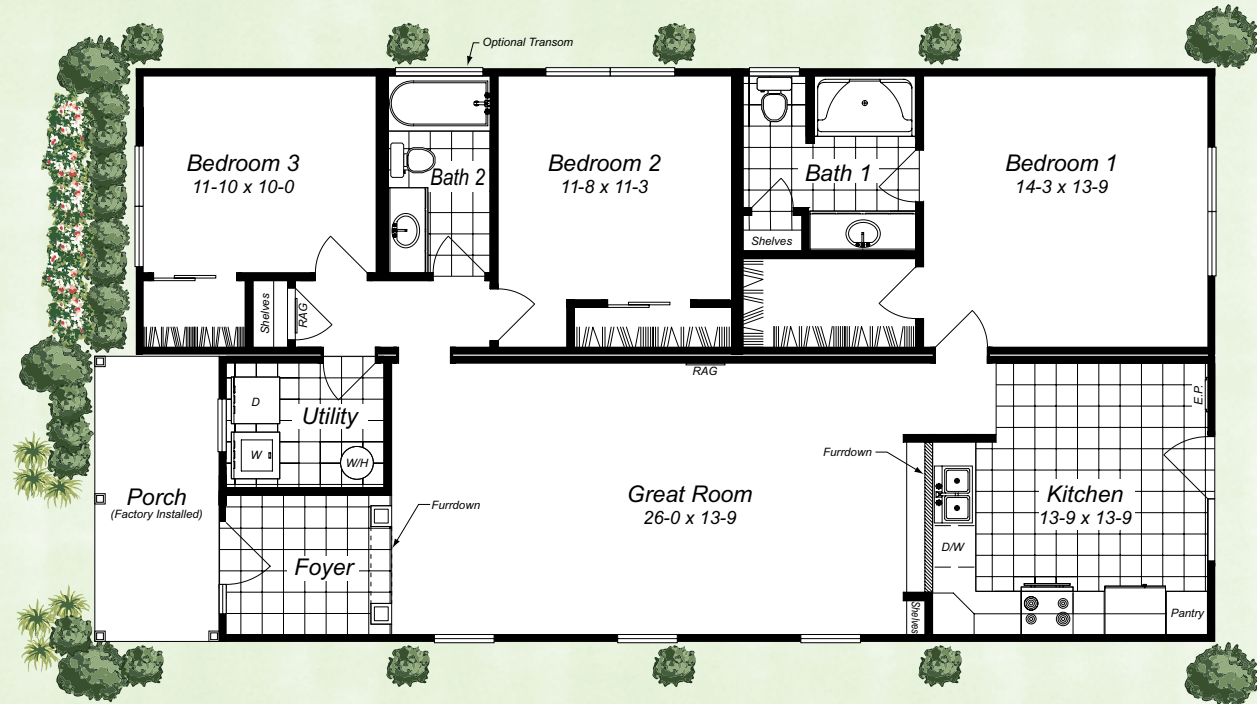

The Gulfport

Total Home 1,375 Square Feet

Dimensions 52-0 x 27-7 Total

Alternate Elevation

1100 Rives Road P.O. Box 5511
Martinsville, VA 24115
Phone: (276) 632-7100
Fax: (276) 666-2537
www.nationwidecustomhomes.com

The Homecoming
Collection

1st Floor
 1,375 Finished Square Feet
 Dimensional Area 52-0 x 27-7

Alt. Basement

The Gulfport Standard Elevation

THESE ARE ARTIST RENDERINGS FOR SALES PURPOSES ONLY.
 REFER TO WORKING DRAWINGS FOR ACTUAL DIMENSIONS.