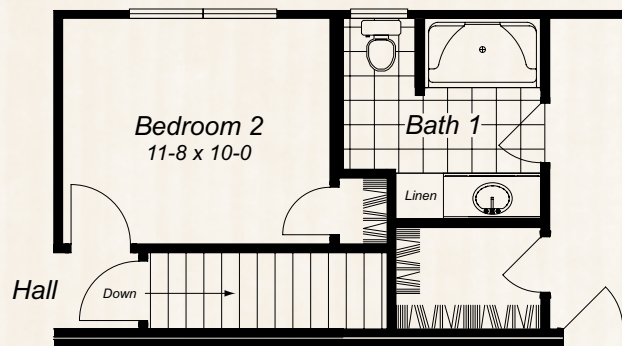

The Gulfport

Total Home 1,375 Square Feet

Dimensions 52-0 x 27-7 Total

Alternate Elevation

1100 Rives Road P.O. Box 5511
Martinsville, VA 24115
Phone: (276) 632-7100
Fax: (276) 666-2537
www.nationwidecustomhomes.com

The Homecoming
Collection

1st Floor
 1,375 Finished Square Feet
 Dimensional Area 52-0 x 27-7

Alt. Basement

The Gulfport Standard Elevation

THESE ARE ARTIST RENDERINGS FOR SALES PURPOSES ONLY.
 REFER TO WORKING DRAWINGS FOR ACTUAL DIMENSIONS.