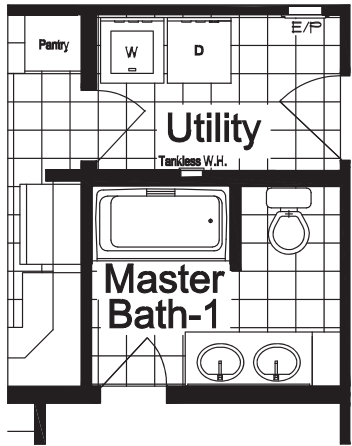

Custom Made Easy

THE BROOKDALE

TRADITIONAL ELEVATION

■ Total Finished Area – 1,380 Sq. Ft.

NATIONWIDE
Custom Homes

1100 Rives Road • P.O. Box 5511
Martinsville, Virginia 24115
Phone: (276) 632-7100
Fax: (276) 666-2537

www.nationwidecustomhomes.com

Shown with optional exterior features.

THE BROOKDALE

Opt.#1 Master Bath

Opt.#2 Master Bath

Opt. Basement Plan

Opt. Basement Plan

Changes to the Mainstreet Collection are not permitted except for published options.