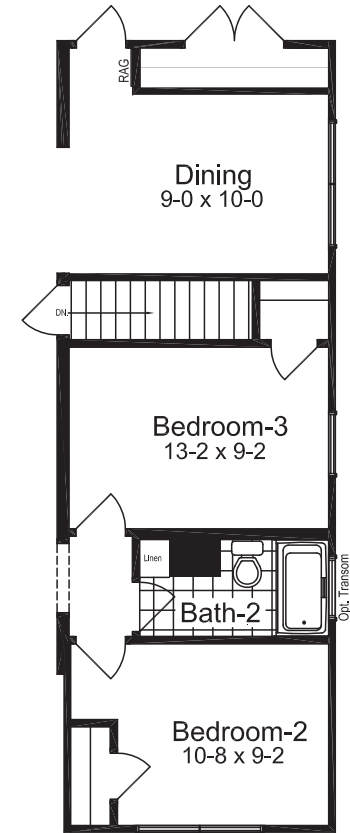

Custom Made Easy

THE BROOKDALE

TRADITIONAL ELEVATION

■ Total Finished Area – 1,380 Sq. Ft.

NATIONWIDE
Custom Homes

1100 Rives Road • P.O. Box 5511
Martinsville, Virginia 24115
Phone: (276) 632-7100
Fax: (276) 666-2537

www.nationwidecustomhomes.com

Shown with optional exterior features.

THE BROOKDALE

Opt.#1 Master Bath

Opt.#2 Master Bath

Opt. Basement Plan

Opt. Basement Plan

Changes to the Mainstreet Collection are not permitted except for published options.