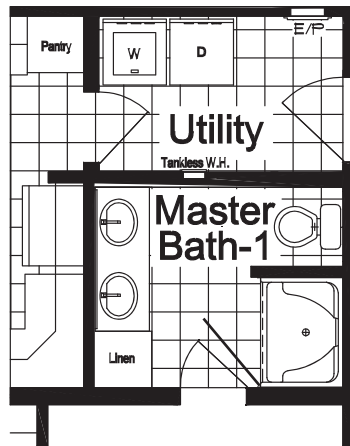

Custom Made Easy

THE BROOKDALE

TRADITIONAL ELEVATION

■ Total Finished Area – 1,380 Sq. Ft.

NATIONWIDE
Custom Homes

1100 Rives Road • P.O. Box 5511
Martinsville, Virginia 24115
Phone: (276) 632-7100
Fax: (276) 666-2537

www.nationwidecustomhomes.com

Shown with optional exterior features.

THE BROOKDALE

Opt.#1 Master Bath

Opt.#2 Master Bath

Opt. Basement Plan

Opt. Basement Plan

Changes to the Mainstreet Collection are not permitted except for published options.