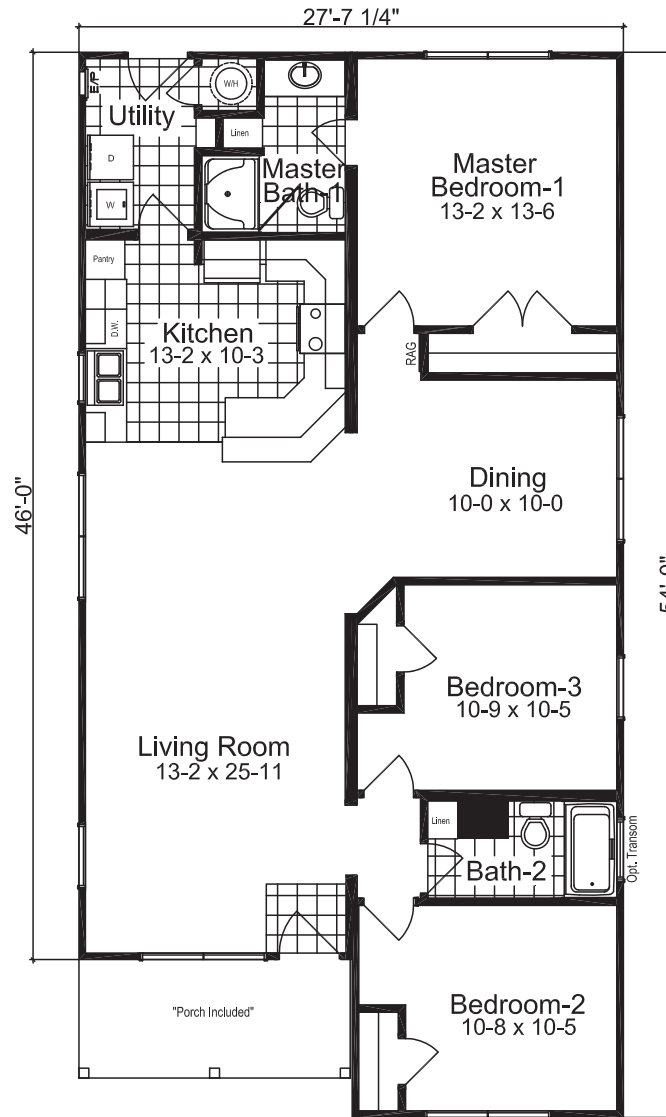

Custom Made Easy

THE BROOKDALE

TRADITIONAL ELEVATION

■ Total Finished Area – 1,380 Sq. Ft.

NATIONWIDE
Custom Homes

1100 Rives Road • P.O. Box 5511
Martinsville, Virginia 24115
Phone: (276) 632-7100
Fax: (276) 666-2537

www.nationwidecustomhomes.com

Shown with optional exterior features.

THE BROOKDALE

Opt.#1 Master Bath

Opt.#2 Master Bath

Opt. Basement Plan

Opt. Basement Plan

Changes to the Mainstreet Collection are not permitted except for published options.