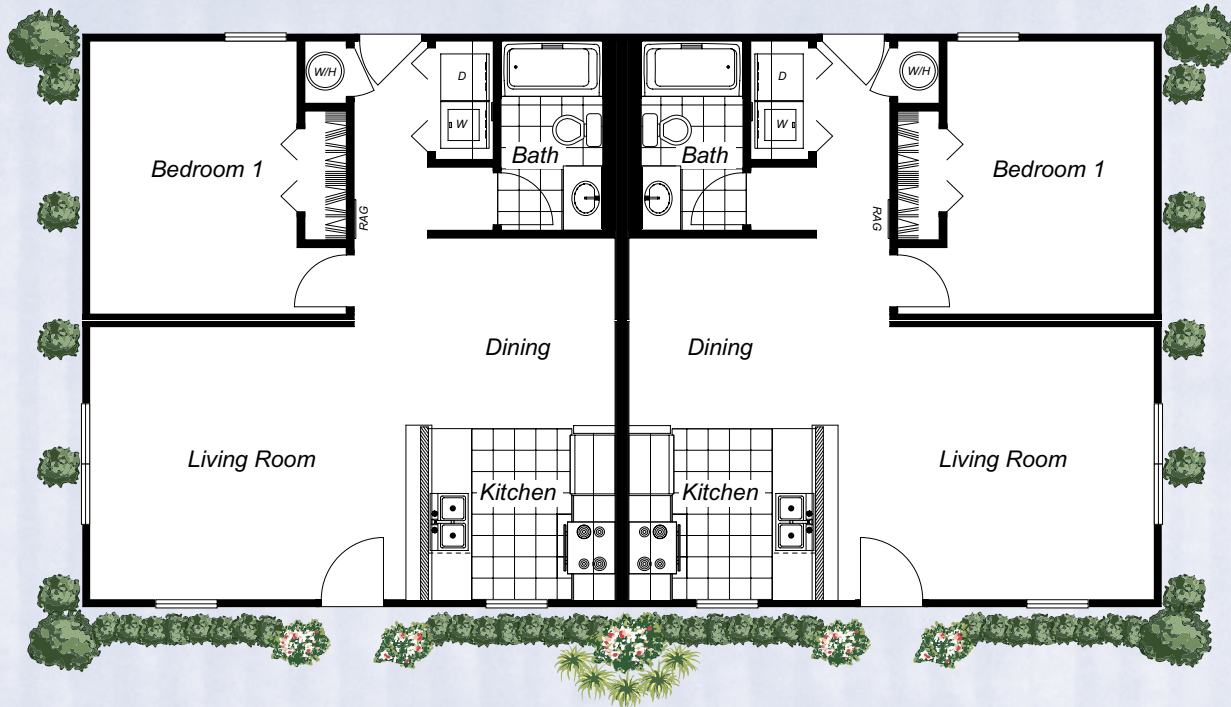

Bridgewater

Total Home 1435 Square Feet

Dimensions 52-0 x 27-7 Total

- Shown with optional porch
- Shown with optional turned gable

The
Landmark Collection

1100 Rives Road P.O. Box 5511
Martinsville, VA 24115
Phone: (276) 632-7100
Fax: (276) 666-2537
www.nationwidecustomhomes.com

1st Floor
 1,435 Finished Square Feet
 Dimensional Area 52-0 x 27-7

Alt 2nd Bedroom

Alt 2nd Bedroom Rear Entry

THESE ARE ARTIST RENDERINGS FOR SALES PURPOSES ONLY.
 REFER TO WORKING DRAWINGS FOR ACTUAL DIMENSIONS.