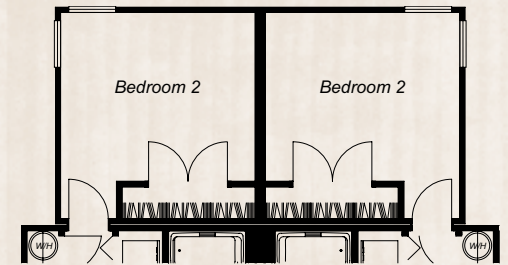

Bridgewater

Total Home 1435 Square Feet

Dimensions 52-0 x 27-7 Total

- Shown with optional porch
- Shown with optional turned gable

The
Landmark Collection

1100 Rives Road P.O. Box 5511
Martinsville, VA 24115
Phone: (276) 632-7100
Fax: (276) 666-2537
www.nationwidecustomhomes.com

1st Floor
 1,435 Finished Square Feet
 Dimensional Area 52-0 x 27-7

Alt 2nd Bedroom

Alt 2nd Bedroom Rear Entry

THESE ARE ARTIST RENDERINGS FOR SALES PURPOSES ONLY.
 REFER TO WORKING DRAWINGS FOR ACTUAL DIMENSIONS.